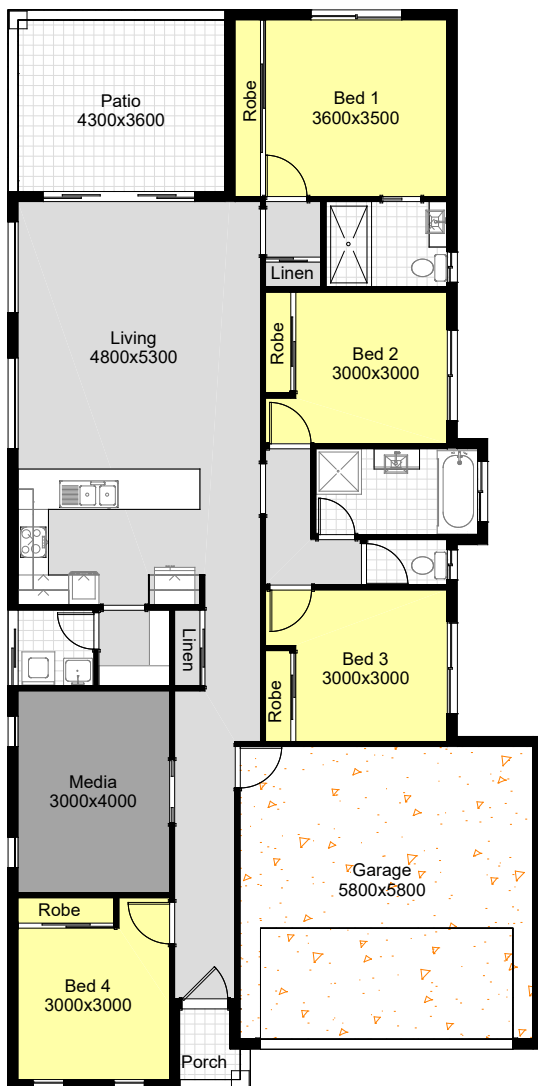

BRIDGEWATER

THE LOCALS CHOICE

Brenton 198

Length: 18500
Width: 12000
Total: 186.71m²

*Façade shown is not standard

House & Land Package Lot 1614 The Pocket - Redlynch \$455,307

LifeStyle Inclusions

- Land 450m²
- 4 Bedrooms
- Separate Media Room
- Quality Kitchen
- Fisher & Paykel Appliances
- Custom Made Vanities
- Fully Air-conditioned
- Security Screens to All Sliding Doors & Windows
- Tiled Throughout Incl. Patio & Porch
- Driveway