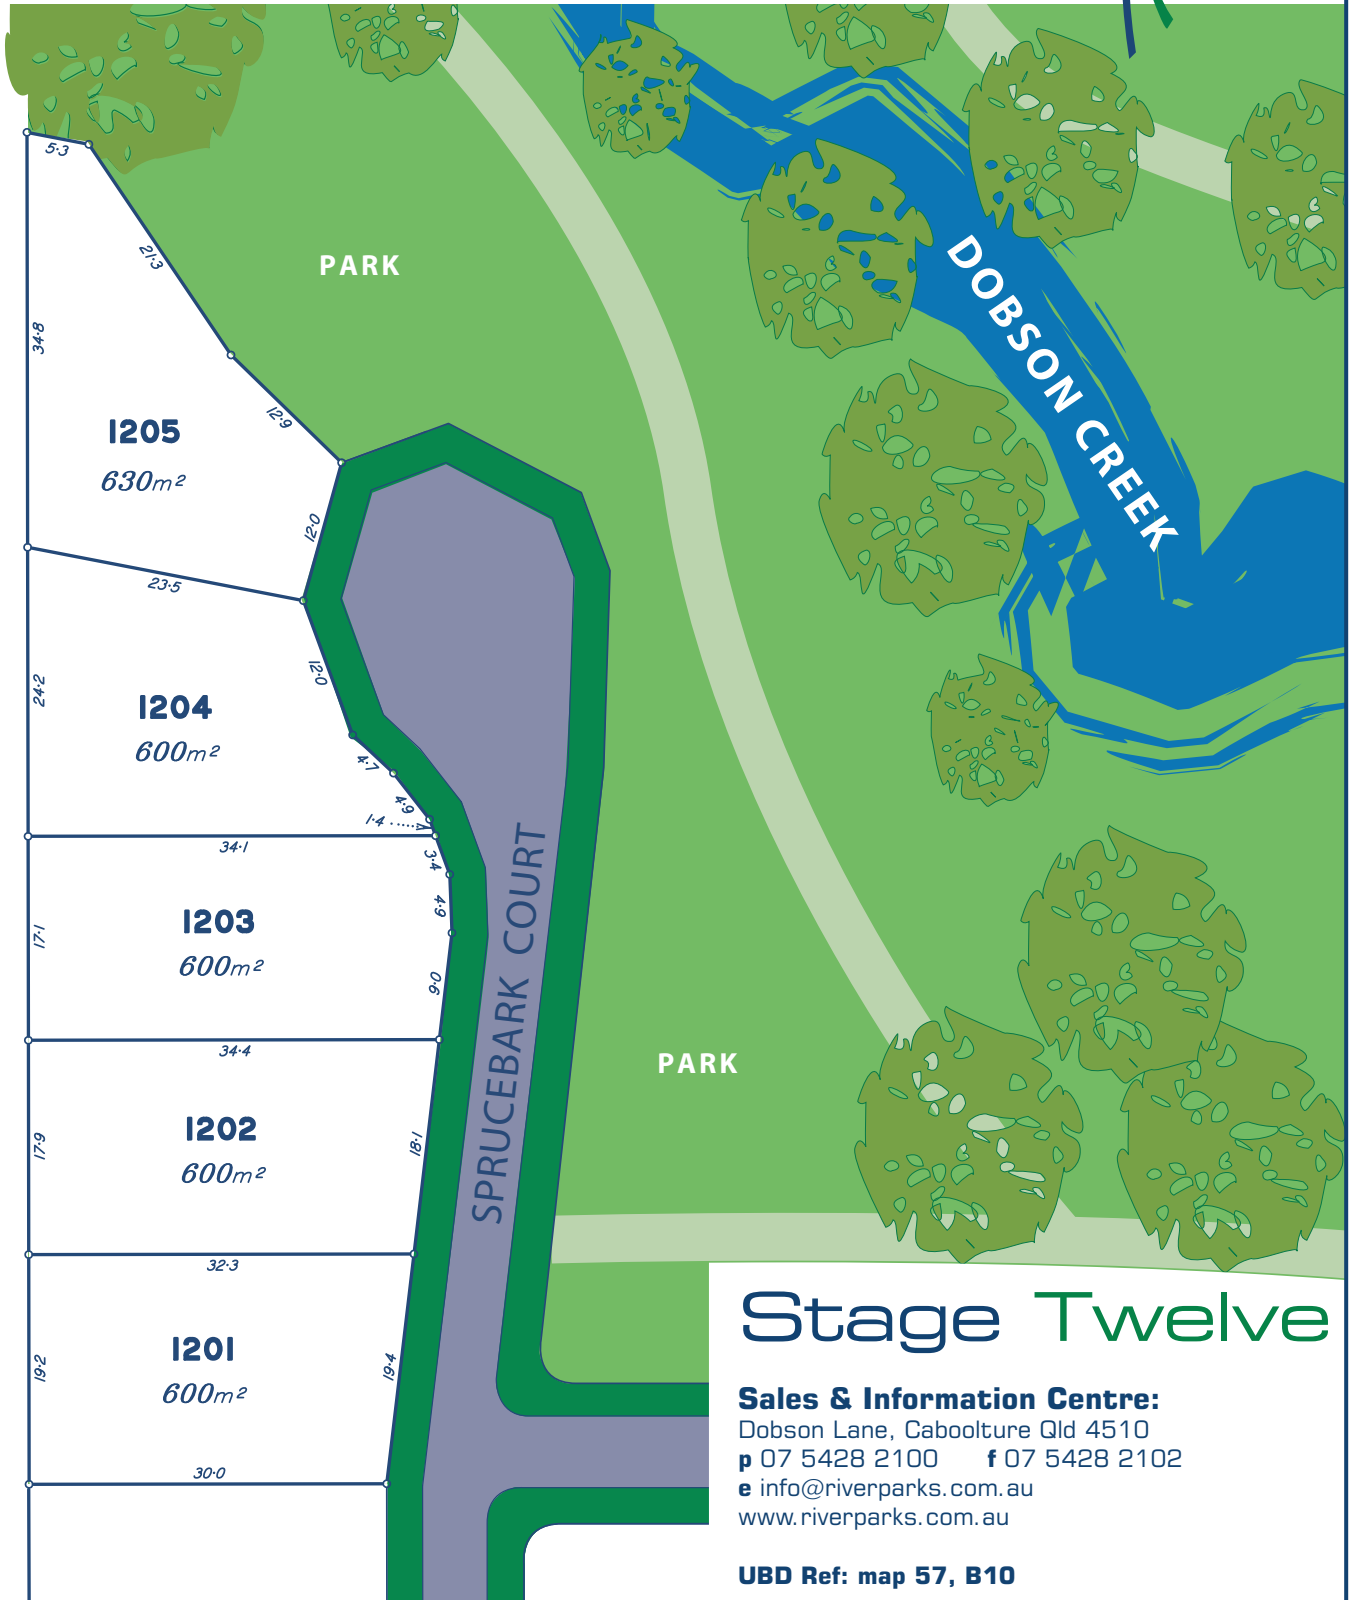

RIVERPARKS

aspire to new heights

Stage Twelve

Sales & Information Centre:
 Dobson Lane, Caboolture Qld 4510
 p 07 5428 2100 f 07 5428 2102
 e info@riverparks.com.au
 www.riverparks.com.au

UBD Ref: map 57, B10

riverparks.com.au

5428 2100

Whilst all care has been taken to ensure accuracy in the preparation of the particulars herein, no warranty can be given and interested parties must therefore rely on their enquiries. All dimensions are subject to survey plan registration by the Department of Natural Resources, Brisbane.