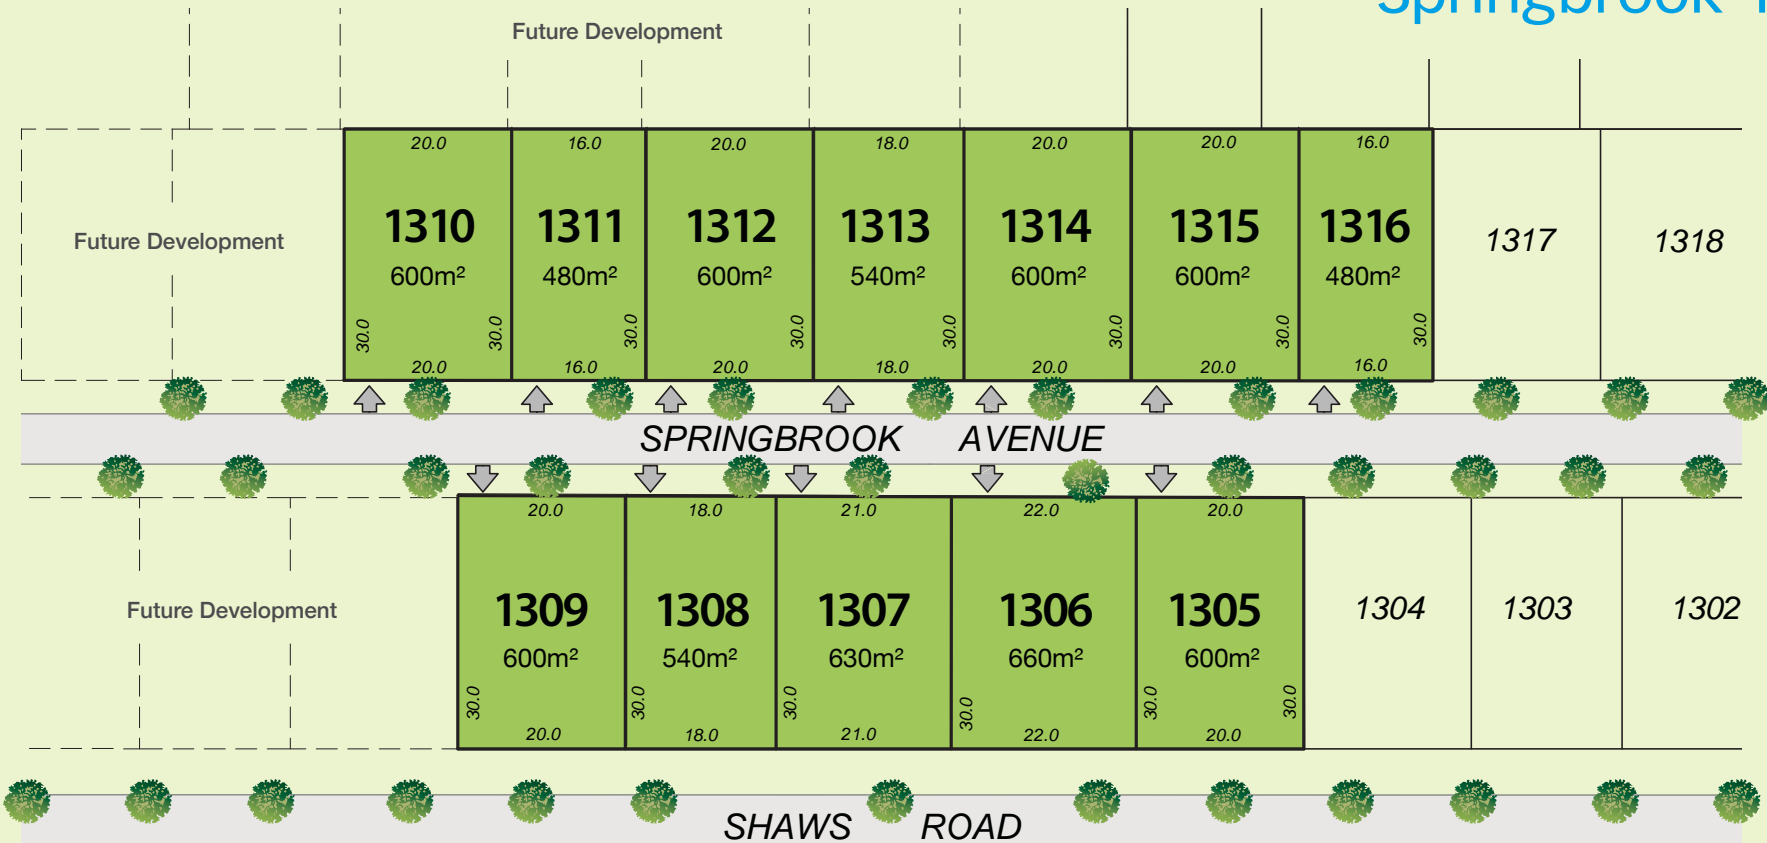

Land you'll love now selling

Springbrook 13A

▲ Driveway Location (Guide only)

Call 4051 4422 springbrookland.com.au